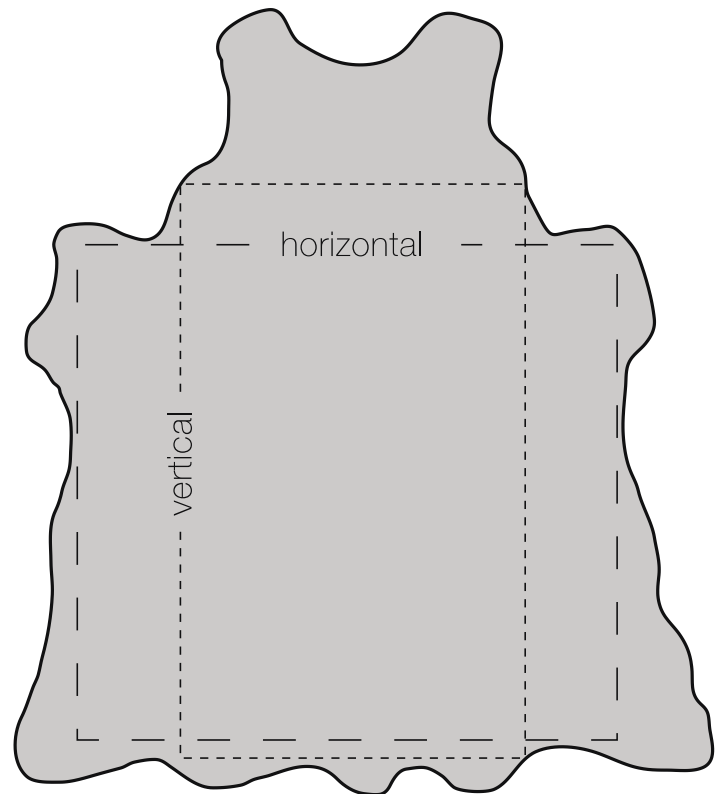

Average Panel Sizes In Hides

Arnage

50 sq.ft hide

Vertical panel 100cm x 200cm

Horizontal panel 150cm x 160cm

Applications:

Residential, Contract, Marine & Fashion

Please note that these are average panel sizes; depending on the shape of the hide there can be differences. This should be used as a guideline only.